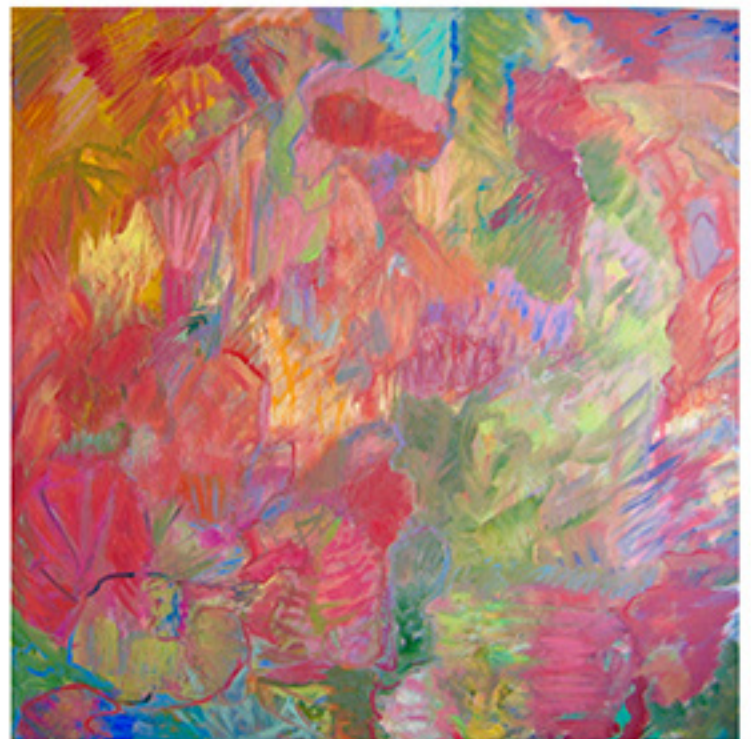

Artist: **Beverly Brodsky**

Title: **INCANTATION**

Date: **2017**

Medium: **Oil on Canvas**

Size: **68"x72"**

Artist: **Beverly Brodsky**

Title: **IMMORTAL**

Date: **2016**

Medium: **Oil on Canvas**

Size: **60"x70"**

Artist: **Beverly Brodsky**

Title: **Inner Fire**

Date: **2015**

Medium: **Oil on Canvas**

Size: **60"x70"**

Artist: **Beverly Brodsky**

Title: **IN THE COVE**

Date: **2018**

Medium: **Oil on Canvas**

Size: **60"x70"**

Artist: **Beverly Brodsky**

Title: **CASCADE**

Date: **2013**

Medium: **Oil on Canvas**

Size: **76"x78"**

Artist: **Beverly Brodsky**

Title: **MARSH**

Date: **2013**

Medium: **Oil on Canvas**

Size: **72"x78"**

Artist: **Beverly Brodsky**

Title: **MANGROVES**